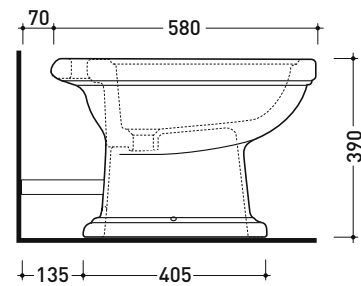

Package dim.

Weight 18 kg

Pz. Pallet n° 21

UNI EN 14528 - CL20

Dop-No14528

vista zenitale / zenital view

vista laterale / lateral view

sezione longitudinale / section

vista retro / back view

sizes in mm

CERAMIC: glossy finish

white

black

matt finish

milky white

Please consider a 2% tolerance on indicated measurements