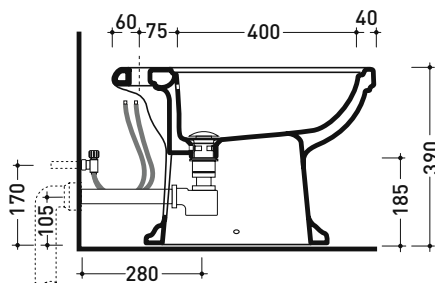

Package dim.

Weight 18 kg

Pz. Pallet n° 21

UNI EN 14528 - CL20

Dop-No14528

vista zenitale / zenital view

vista laterale / lateral view

sezione longitudinale / section

vista retro / back view

sizes in mm

CERAMIC: glossy finish

white

black

matt finish

milky white

Please consider a 2% tolerance on indicated measurements