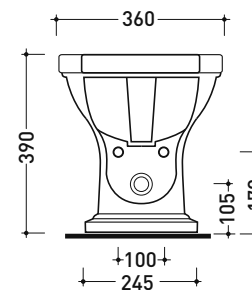

6005

Single-hole bidet

• WITH OVERFLOW • ARRANGED FOR THREE HOLES TAP

Complements: **Line taps bidet:** EVERGREEN
Line accessories: EVERGREEN

Technical accessories: **Short chrome siphon for bidet (SIFB/CR)**
Stop & Go drain (PLSG)
CERAMIC Stop & Go drain (PLCE)
Floor fixing kit (9001)

Package dim.

Weight 18 kg

Pz. Pallet n° 21

UNI EN 14528 - CL20

Dop-No14528

vista zenitale / zenital view

vista laterale / lateral view

sezione longitudinale / section

vista retro / back view

sizes in mm

CERAMIC: glossy finish

white

black

matt finish

milky white

Please consider a 2% tolerance on indicated measurements