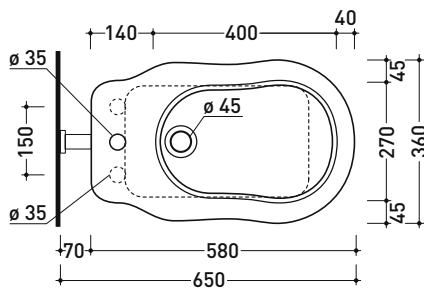

6005

Single-hole bidet

• WITH OVERFLOW • ARRANGED FOR THREE HOLES TAP

Complements: **Line taps bidet:** EVERGREEN
Line accessories: EVERGREEN

Technical accessories: **Short chrome siphon for bidet (SIFB/CR)**
Stop & Go drain (PLSG)
CERAMIC Stop & Go drain (PLCE)
Floor fixing kit (9001)

Package dim.

Weight 18 kg

Pz. Pallet n° 21

UNI EN 14528 - CL20

Dop-No14528

vista zenitale / zenital view

vista laterale / lateral view

sezione longitudinale / section

vista retro / back view

sizes in mm

CERAMIC: glossy finish

white

black

matt finish

milky white

Please consider a 2% tolerance on indicated measurements