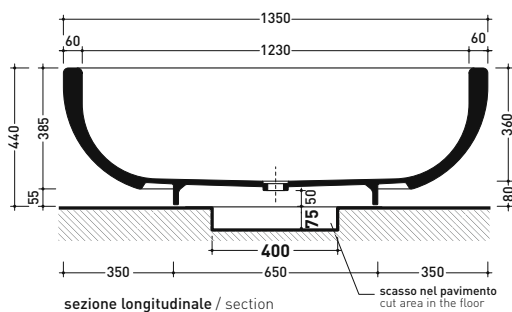

design GIULIO CAPPELLINI

2005

FN135 Fontana

Laid on the floor shower-tub in Pietraluce 135 cm - drain cover matching color the bathtub (drainage system and fixing kit art. SIFVA2 included)

• WITHOUT OVERFLOW

Complements: **Line taps shower-tub:** ONE - NOKÉ - SI - FOLD
Line accessories: TWO - HOOP - NOKÉ - FOLD

Package dim. 143 x 143 x 60 cm | Weight 200 kg | Pz. Pallet n° 1

UNI EN 14516 Dop-No14516

Preinstallazione - Preinstallation

vista zenitale / zenital view

Capacità Max / Max Capacity 280 L.
Peso Netto / Net Weight 170 Kg.

sezione longitudinale / section

vista frontale / frontal view

sizes in mm

PIETRALUCE: glossy finish

matt finish