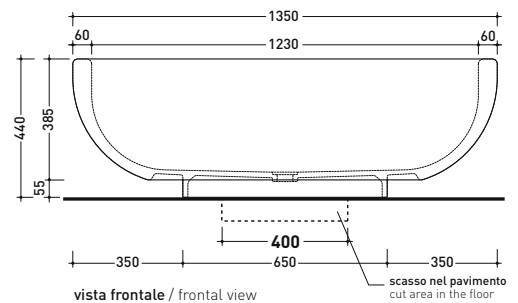

design GIULIO CAPPELLINI

2005

FN135 Fontana

Laid on the floor shower-tub in Pietraluce 135 cm - drain cover matching color the bathtub (drainage system and fixing kit art. SIFVA2 included)

• WITHOUT OVERFLOW

Complements: **Line taps shower-tub:** ONE - NOKÉ - SI - FOLD
Line accessories: TWO - HOOP - NOKÉ - FOLD

Package dim. 143 x 143 x 60 cm | Weight 200 kg | Pz. Pallet n° 1

UNI EN 14516 Dop-No14516

Preinstallazione - Preinstallation

vista zenitale / zenital view

Capacità Max / Max Capacity 280 L.
Peso Netto / Net Weight 170 Kg.

sezione longitudinale / section

vista frontale / frontal view

sizes in mm

PIETRALUCE: glossy finish

matt finish