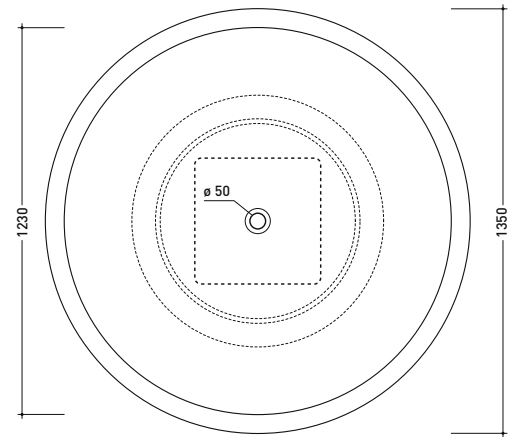

design GIULIO CAPPELLINI

2005

FN135 Fontana

Laid on the floor shower-tub in Pietraluce 135 cm - drain cover matching color the bathtub (drainage system and fixing kit art. SIFVA2 included)

• WITHOUT OVERFLOW

Complements: **Line taps shower-tub:** ONE - NOKÉ - SI - FOLD
Line accessories: TWO - HOOP - NOKÉ - FOLD

Package dim. 143 x 143 x 60 cm | Weight 200 kg | Pz. Pallet n° 1

UNI EN 14516 Dop-No14516

Preinstallazione - Preinstallation

vista zenitale / zenital view

Capacità Max / Max Capacity 280 L.
Peso Netto / Net Weight 170 Kg.

sezione longitudinale / section

vista frontale / frontal view

sizes in mm

PIETRALUCE: glossy finish

matt finish