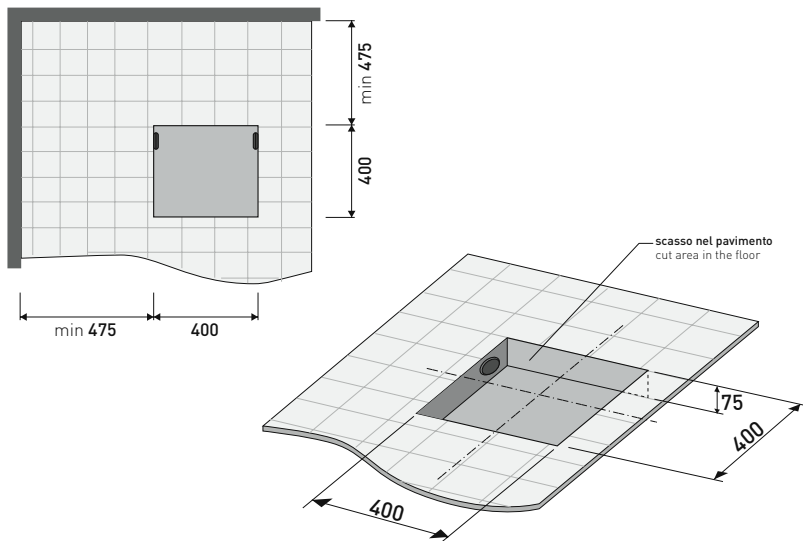

design GIULIO CAPPELLINI

2005

FN135 Fontana

Laid on the floor shower-tub in Pietraluce 135 cm - drain cover matching color the bathtub (drainage system and fixing kit art. SIFVA2 included)

• WITHOUT OVERFLOW

Complements: **Line taps shower-tub:** ONE - NOKÉ - SI - FOLD
Line accessories: TWO - HOOP - NOKÉ - FOLD

Package dim. 143 x 143 x 60 cm | Weight 200 kg | Pz. Pallet n° 1

UNI EN 14516 Dop-No14516

Preinstallazione - Preinstallation

vista zenitale / zenital view

Capacità Max / Max Capacity 280 L.
Peso Netto / Net Weight 170 Kg.

sezione longitudinale / section

vista frontale / frontal view

sizes in mm

PIETRALUCE: glossy finish

matt finish