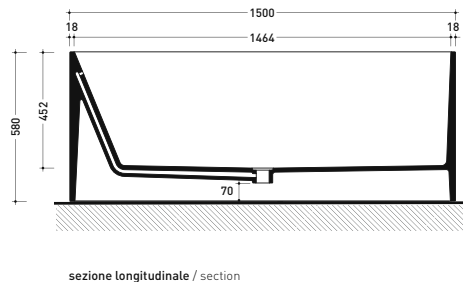

## MW150 Wash

Bath-tub 150 cm in Pietraluce - drain cover matching color the bathtub (drainage system art. SIFMW included)

• WITH OVERFLOW

Complements: **Line taps bath-tub: ONE - NOKÉ - SI - FOLD**  
**Line accessories: TWO - HOOP - NOKÉ - FOLD**

Package dim. 190 x 85 x 72 cm | Weight 160 kg | Pz. Pallet n° 1

CE UNI EN 14516 - CL1 Dop-No14516

**Capacità Max / Max Capacity 310 L.**  
**Peso Netto / Net Weight 160 Kg.**

sizes in mm

PIETRALUCE: glossy finish

Package dim. 190 x 85 x 72 cm | Weight 160 kg | Pz. Pallet n° 1

CE UNI EN 14516 - CL1 Dop-No14516

**Capacità Max / Max Capacity 310 L.**  
**Peso Netto / Net Weight 160 Kg.**

sezione laterale / section

vista laterale / lateral view

sezione longitudinale / section

sizes in mm

PIETRALUCE: glossy finish

white black

white marine blue

white red

white beige

white sand