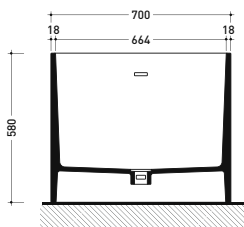

## MW150 Wash

Bath-tub 150 cm in Pietraluce - drain cover matching color the bathtub (drainage system art. SIFMW included)

• WITH OVERFLOW

Complements: **Line taps bath-tub: ONE - NOKÉ - SI - FOLD**  
**Line accessories: TWO - HOOP - NOKÉ - FOLD**

Package dim. 190 x 85 x 72 cm | Weight 160 kg | Pz. Pallet n° 1

CE UNI EN 14516 - CL1 Dop-No14516

**Capacità Max / Max Capacity 310 L.**  
**Peso Netto / Net Weight 160 Kg.**

sizes in mm

PIETRALUCE: glossy finish

Package dim. 190 x 85 x 72 cm | Weight 160 kg | Pz. Pallet n° 1

CE UNI EN 14516 - CL1 Dop-No14516

**Capacità Max / Max Capacity 310 L.**  
**Peso Netto / Net Weight 160 Kg.**

sezione laterale / section

vista laterale / lateral view