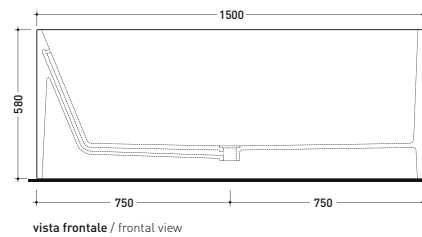

## MW150 Wash Bicolor

Bath-tub 150 cm in Pietraluce **BICOLOR** (white/colour) - drain cover matching color the bathtub (drainage system art. SIFMW included)

• WITH OVERFLOW

Complements: **Line taps bath-tub: ONE - NOKÉ - SI - FOLD**  
**Line accessories: TWO - HOOP - NOKÉ - FOLD**

Package dim. 190 x 85 x 72 cm | Weight 160 kg | Pz. Pallet n° 1

CE UNI EN 14516 - CL1 Dop-No14516

**Capacità Max / Max Capacity 310 L.**  
**Peso Netto / Net Weight 160 Kg.**

sezione laterale / section

vista laterale / lateral view

sezione longitudinale / section

sizes in mm

PIETRALUCE: glossy finish

white black

white marine blue

white red

white beige

white sand