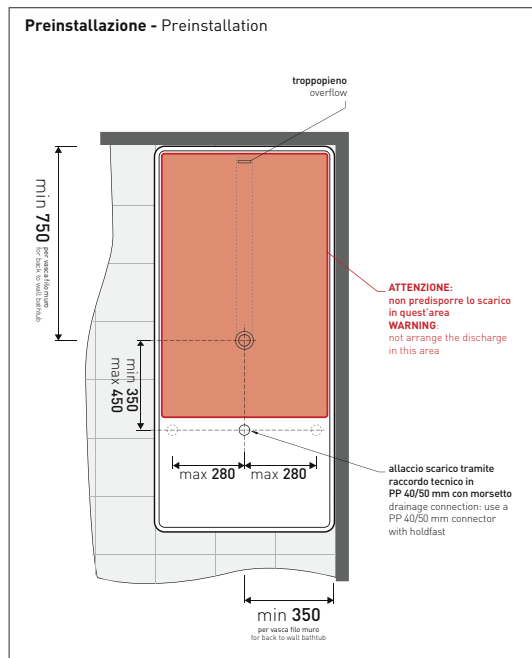

## MW150 Wash

Bath-tub 150 cm in Pietraluce - drain cover matching color the bathtub (drainage system art. SIFMW included)

• WITH OVERFLOW

Complements: **Line taps bath-tub: ONE - NOKÉ - SI - FOLD**  
**Line accessories: TWO - HOOP - NOKÉ - FOLD**

Package dim. 190 x 85 x 72 cm | Weight 160 kg | Pz. Pallet n° 1

CE UNI EN 14516 - CL1 Dop-No14516

**Capacità Max / Max Capacity 310 L.**  
**Peso Netto / Net Weight 160 Kg.**

sizes in mm

PIETRALUCE: glossy finish

## MW150 Wash Bicolor

Bath-tub 150 cm in Pietraluce **BICOLOR** (white/colour) - drain cover matching color the bathtub (drainage system art. SIFMW included)

• WITH OVERFLOW

Complements: **Line taps bath-tub: ONE - NOKÉ - SI - FOLD**  
**Line accessories: TWO - HOOP - NOKÉ - FOLD**

Package dim. 190 x 85 x 72 cm | Weight 160 kg | Pz. Pallet n° 1

CE UNI EN 14516 - CL1 Dop-No14516

**Capacità Max / Max Capacity 310 L.**  
**Peso Netto / Net Weight 160 Kg.**

sezione laterale / section

vista laterale / lateral view