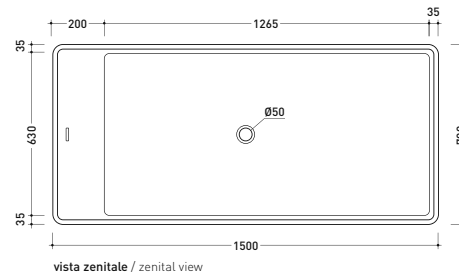

Package dim. 190 x 85 x 72 cm | Weight 160 kg | Pz. Pallet n° 1

CE UNI EN 14516 - CL1 Dop-No14516

**Capacità Max / Max Capacity 310 L.**  
**Peso Netto / Net Weight 160 Kg.**

sizes in mm

PIETRALUCE: glossy finish

## MW150 Wash Bicolor

Bath-tub 150 cm in Pietraluce **BICOLOR** (white/colour) - drain cover matching color the bathtub (drainage system art. SIFMW included)

• WITH OVERFLOW

Complements: **Line taps bath-tub: ONE - NOKÉ - SI - FOLD**  
**Line accessories: TWO - HOOP - NOKÉ - FOLD**

Package dim. 190 x 85 x 72 cm | Weight 160 kg | Pz. Pallet n° 1

CE UNI EN 14516 - CL1 Dop-No14516

**Capacità Max / Max Capacity 310 L.**  
**Peso Netto / Net Weight 160 Kg.**

sezione laterale / section

vista laterale / lateral view

sezione longitudinale / section

sizes in mm

PIETRALUCE: glossy finish

white black

white marine blue

white red

white beige

white sand