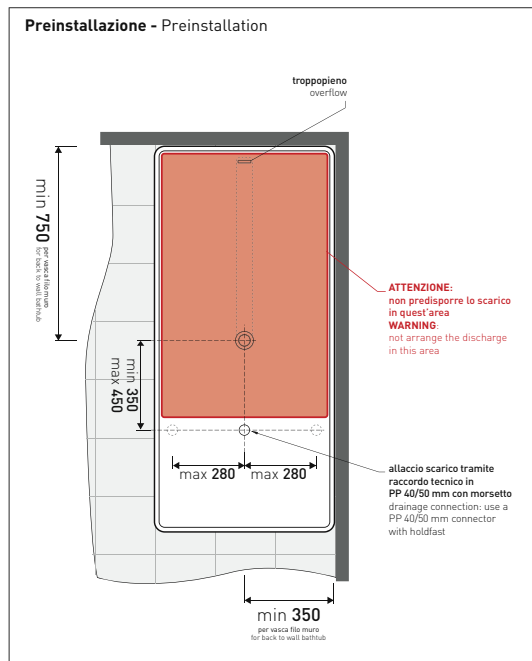

## MW150 Wash

Bath-tub 150 cm in Pietraluce - drain cover matching color the bathtub (drainage system art. SIFMW included)

• WITH OVERFLOW

Complements: **Line taps bath-tub: ONE - NOKÉ - SI - FOLD**  
**Line accessories: TWO - HOOP - NOKÉ - FOLD**

Package dim. 190 x 85 x 72 cm | Weight 160 kg | Pz. Pallet n° 1

CE UNI EN 14516 - CL1 Dop-No14516

**Capacità Max / Max Capacity 310 L.**  
**Peso Netto / Net Weight 160 Kg.**

sizes in mm

PIETRALUCE: glossy finish

Package dim. 190 x 85 x 72 cm | Weight 160 kg | Pz. Pallet n° 1

CE UNI EN 14516 - CL1 Dop-No14516

**Capacità Max / Max Capacity 310 L.**  
**Peso Netto / Net Weight 160 Kg.**

sezione laterale / section

vista laterale / lateral view