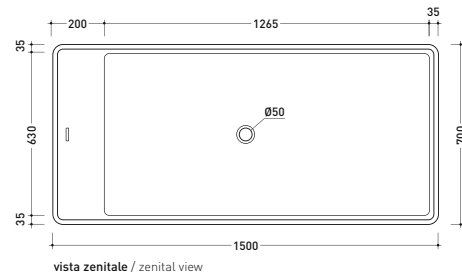

## MW150 Wash

Bath-tub 150 cm in Pietraluce - drain cover matching color the bathtub (drainage system art. SIFMW included)

• WITH OVERFLOW

Complements: **Line taps bath-tub: ONE - NOKÉ - SI - FOLD**  
**Line accessories: TWO - HOOP - NOKÉ - FOLD**

Package dim. 190 x 85 x 72 cm | Weight 160 kg | Pz. Pallet n° 1

CE UNI EN 14516 - CL1 Dop-No14516

**Capacità Max / Max Capacity 310 L.**  
**Peso Netto / Net Weight 160 Kg.**

sizes in mm

PIETRALUCE: glossy finish

Package dim. 190 x 85 x 72 cm | Weight 160 kg | Pz. Pallet n° 1

CE UNI EN 14516 - CL1 Dop-No14516

**Capacità Max / Max Capacity 310 L.**  
**Peso Netto / Net Weight 160 Kg.**

sezione laterale / section

vista laterale / lateral view