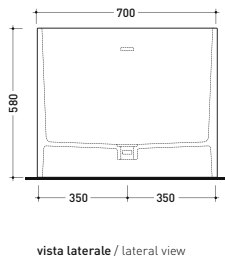

## MW150 Wash

Bath-tub 150 cm in Pietraluce - drain cover matching color the bathtub (drainage system art. SIFMW included)

• WITH OVERFLOW

Complements: **Line taps bath-tub: ONE - NOKÉ - SI - FOLD**  
**Line accessories: TWO - HOOP - NOKÉ - FOLD**

Package dim. 190 x 85 x 72 cm | Weight 160 kg | Pz. Pallet n° 1

CE UNI EN 14516 - CL1 Dop-No14516

**Capacità Max / Max Capacity 310 L.**  
**Peso Netto / Net Weight 160 Kg.**

sizes in mm

PIETRALUCE: glossy finish

Package dim. 190 x 85 x 72 cm | Weight 160 kg | Pz. Pallet n° 1

CE UNI EN 14516 - CL1 Dop-No14516

**Capacità Max / Max Capacity 310 L.**  
**Peso Netto / Net Weight 160 Kg.**

sezione laterale / section

vista laterale / lateral view