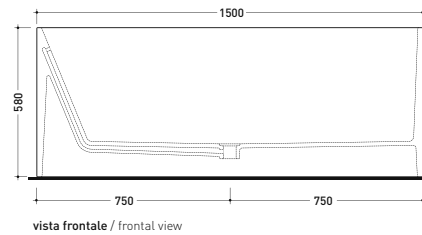

## MW150 Wash

Bath-tub 150 cm in Pietraluce - drain cover matching color the bathtub (drainage system art. SIFMW included)

• WITH OVERFLOW

Complements: **Line taps bath-tub: ONE - NOKÉ - SI - FOLD**  
**Line accessories: TWO - HOOP - NOKÉ - FOLD**

Package dim. 190 x 85 x 72 cm | Weight 160 kg | Pz. Pallet n° 1

CE UNI EN 14516 - CL1 Dop-No14516

**Capacità Max / Max Capacity 310 L.**  
**Peso Netto / Net Weight 160 Kg.**

sizes in mm

PIETRALUCE: glossy finish