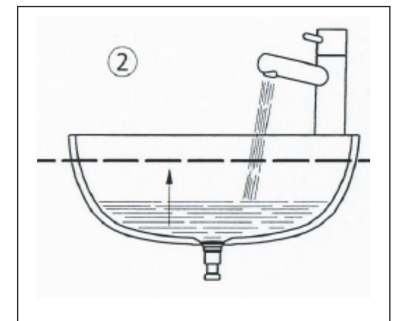

(EN) FLO waste for basin with integrated overflow

**(EN) TECHNICAL SHEET**

**(EN) WASTE CLEANING**

**(EN) WARNINGS**

(EN) - Use only cleaning products that are specifically designed for this field of use

(EN) - Avoid installing taps with direct flow on drain plug

(EN) - In the case of screwing directly into a space saving trap model please use a spacer to avoid immersing the waste into the trap water

**(EN) FUNCTIONING**

(EN) - Close the waste

(EN) - Fill the basin