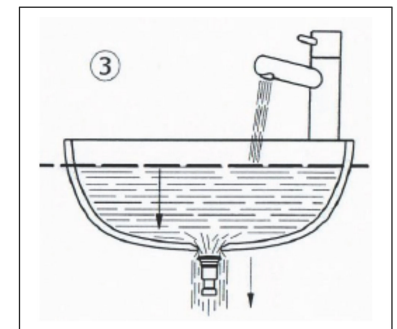

(EN) - In the case of screwing directly into a space saving trap model please use a spacer to avoid immersing the waste into the trap water

**(EN) FUNCTIONING**

(EN) - Close the waste

(EN) - Fill the basin

(EN) - Automatic opening

(EN) - Basin water flows down