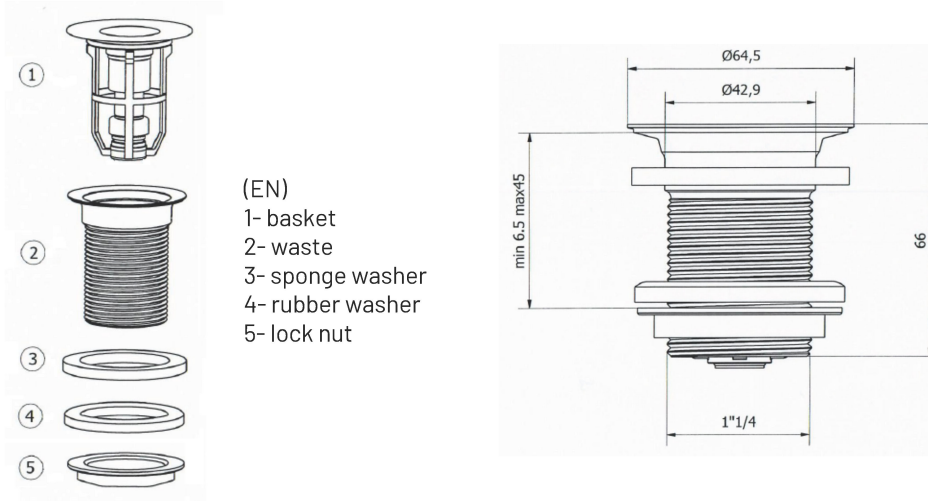

(EN) FLO waste for basin with integrated overflow

**(EN) TECHNICAL SHEET**

**(EN) WASTE CLEANING**

**(EN) WARNINGS**

(EN) - Use only cleaning products that are specifically designed for this field of use

(EN) - Avoid installing taps with direct flow on drain plug

(EN) - In the case of screwing directly into a space saving trap model please use a spacer to avoid immersing the waste into the trap water

**(EN) FUNCTIONING**

(EN) - Close the waste

(EN) - Fill the basin

(EN) - Automatic opening

(EN) - Basin water flows down