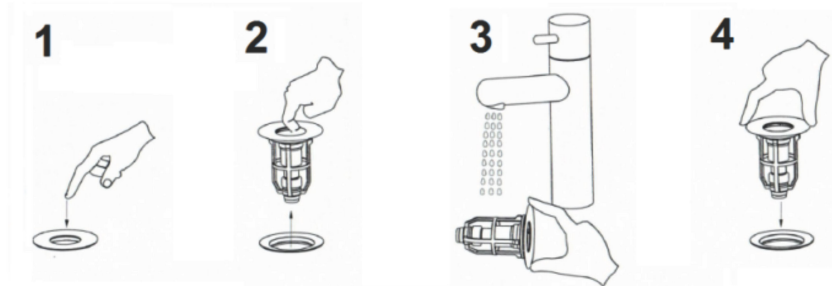

(EN) FLO waste for basin with integrated overflow

**(EN) TECHNICAL SHEET**

**(EN) WASTE CLEANING**

**(EN) WARNINGS**

(EN) - Use only cleaning products that are specifically designed for this field of use

(EN) - Avoid installing taps with direct flow on drain plug

(EN) - In the case of screwing directly into a space saving trap model please use a spacer to avoid immersing the waste into the trap water

**(EN) FUNCTIONING**

(EN) - Close the waste

(EN) - Fill the basin